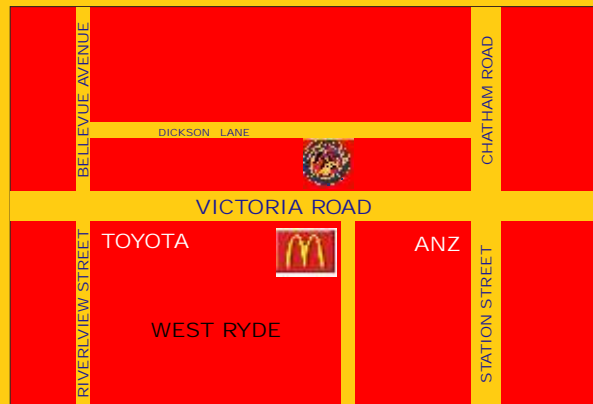

Fitness through fun

Now at Family Fitness and
Martial Arts Academy.

1043a Victoria Rd. (Opp. McDonalds) West Ryde NSW 2114

Ph: 9804 1115

Contact Sensei Alan: 0422 467 115

@

**WORLD JU-JITSU
FEDERATION
WEST RYDE**